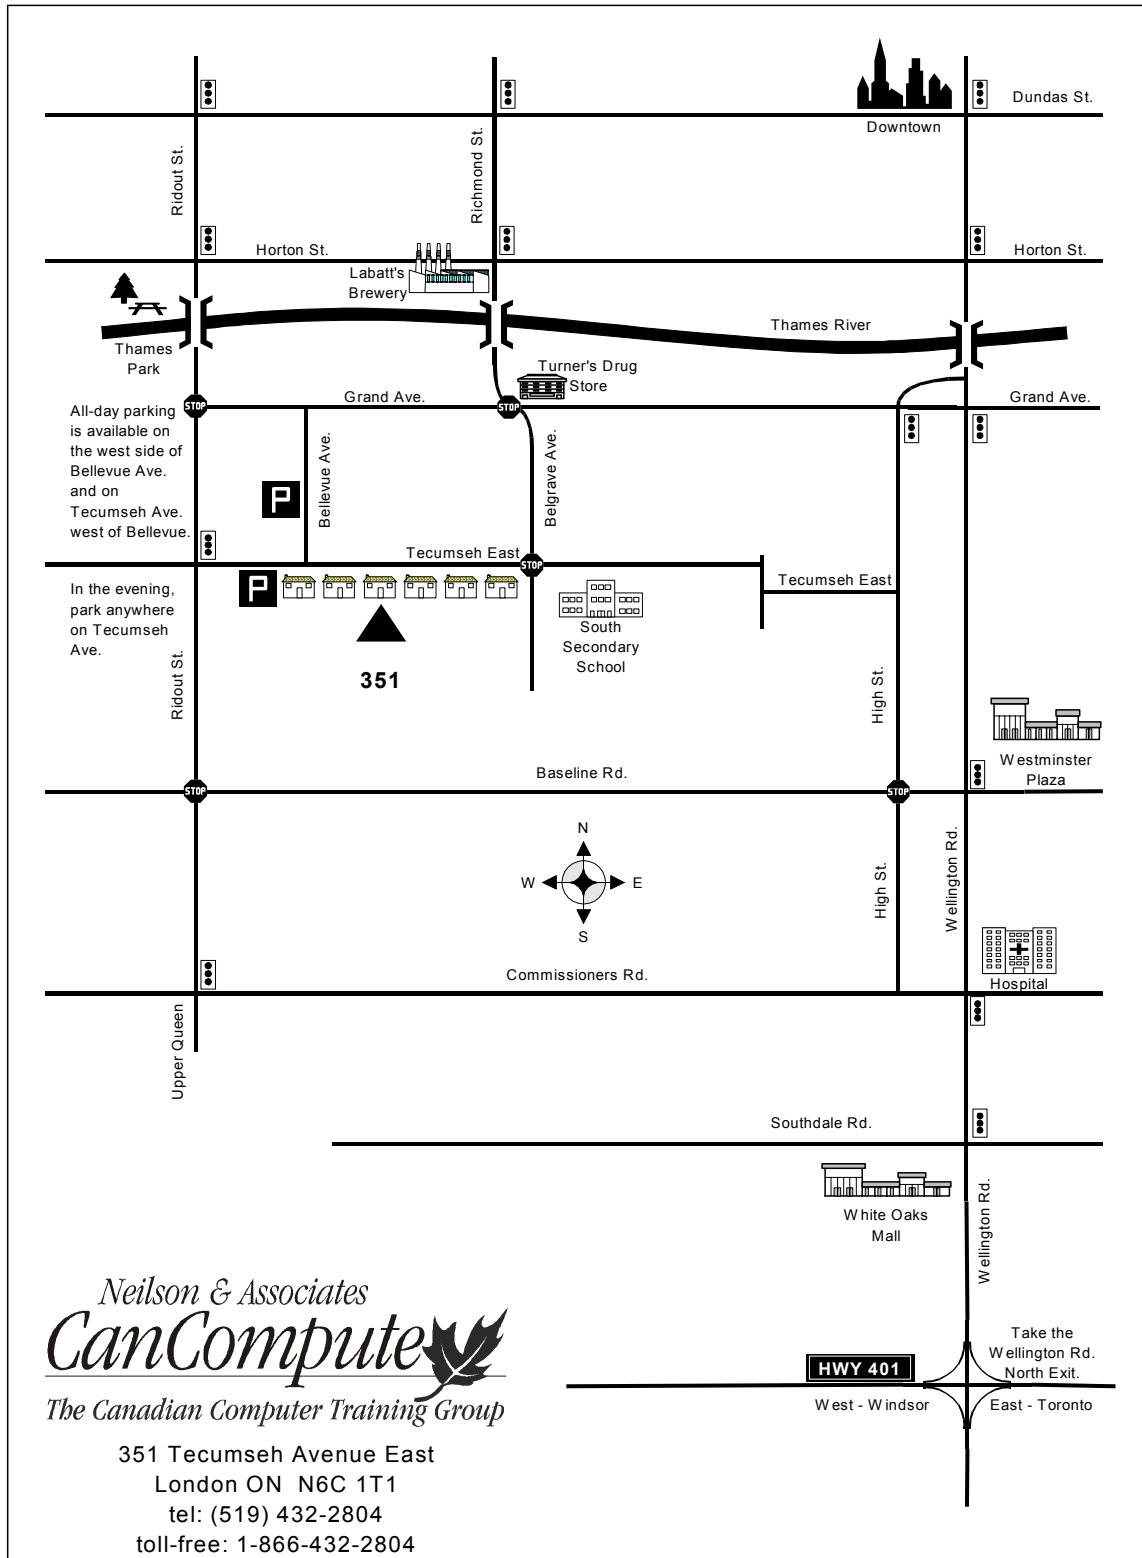

Note: We're in a residential neighbourhood in a yellow brick bungalow with a black granite company sign on the front of the house.

Neilson & Associates/CanCompute

351 Tecumseh Avenue East
London N6C 1T1